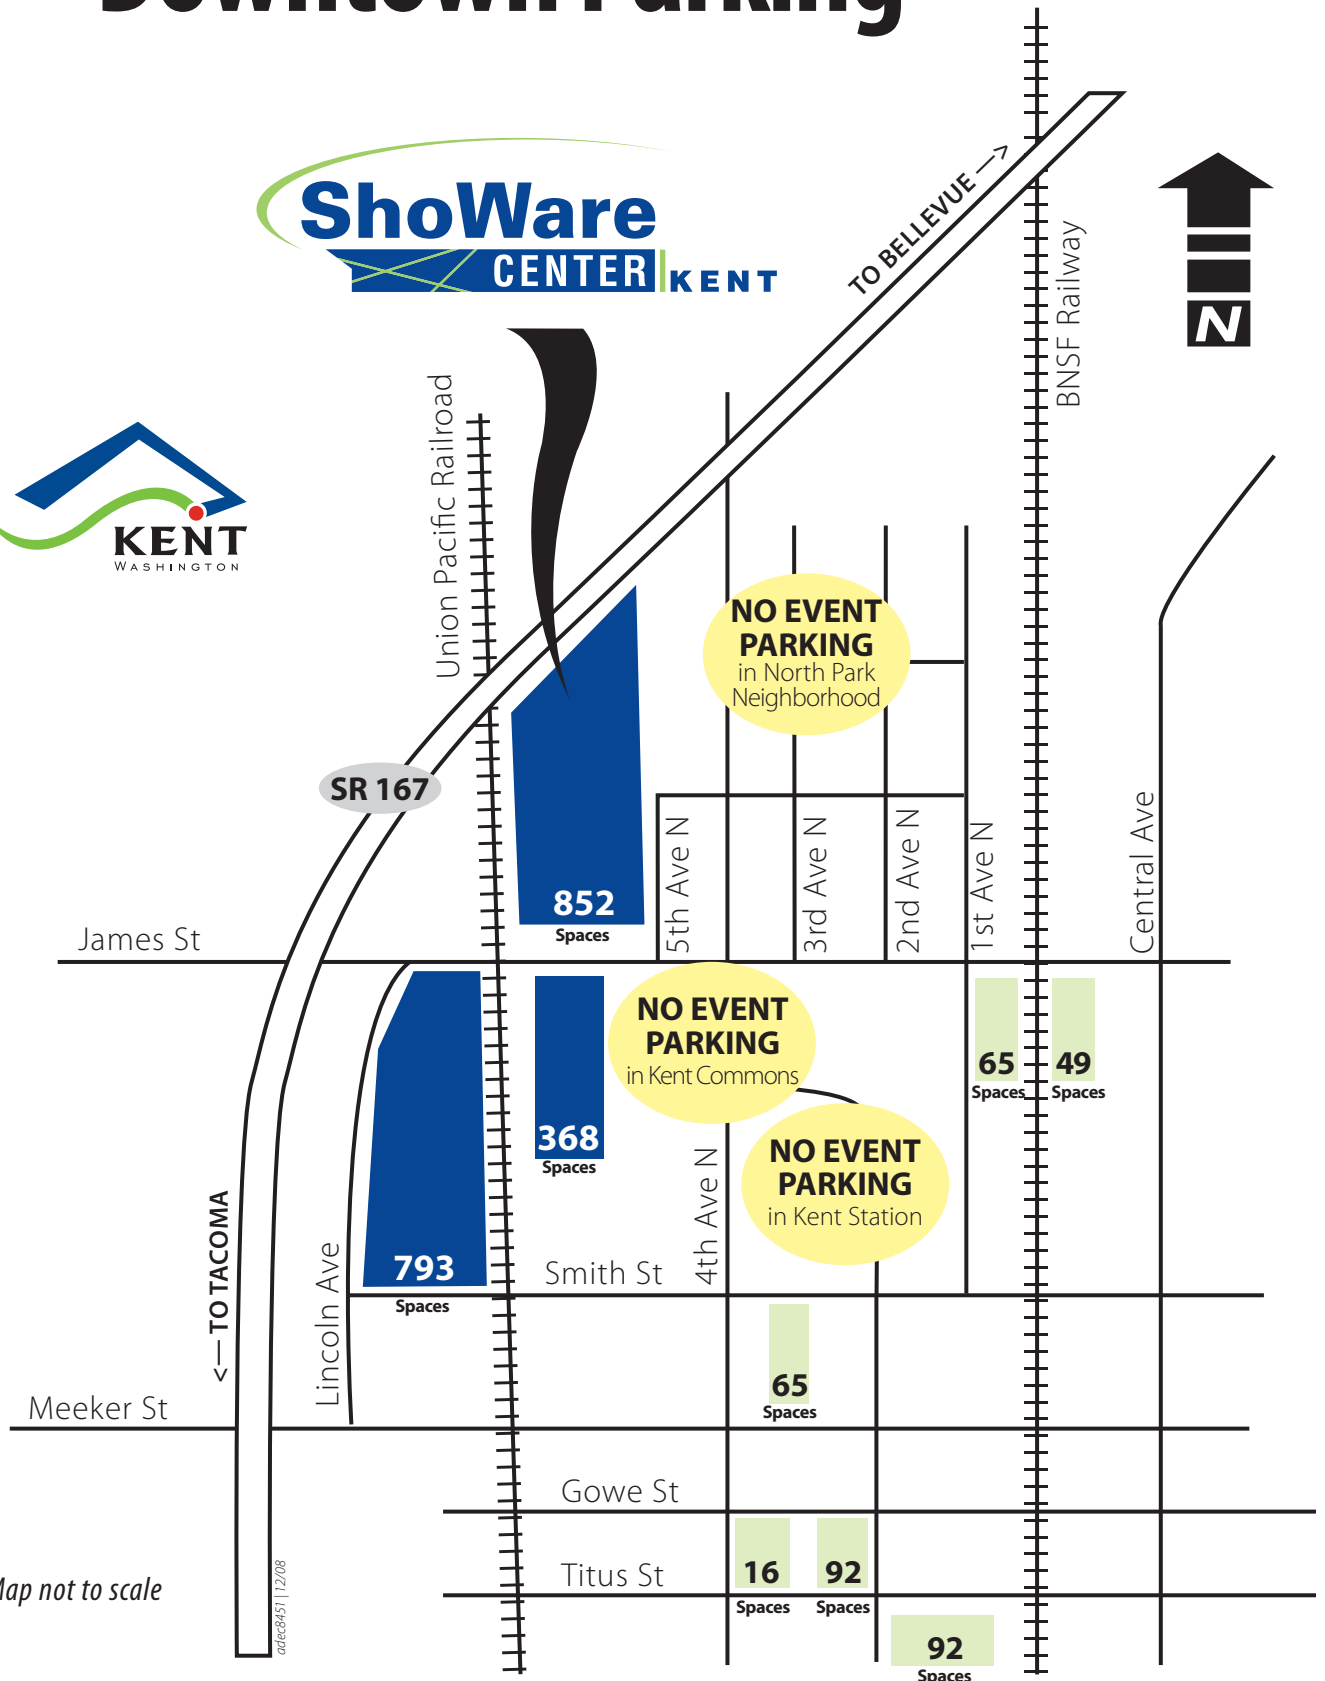

Downtown Parking

Map not to scale

04ec8451 | 12/08